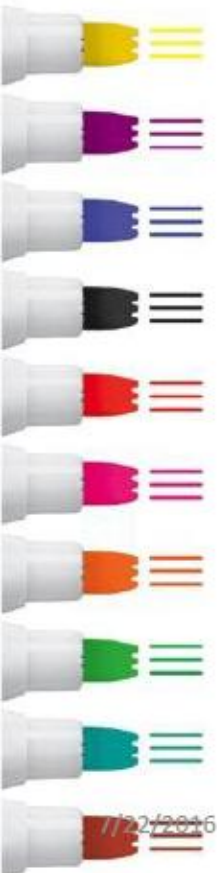

COLORING RANGE

Colour Pens

- Polyester fibre tip • Non-toxic, washable water based ink
- Ideal for Colouring & drawing • Ventilated safety cap

Tip	Ink Colour	Ref. No.
 Line Width : 0.8 mm		6101/6WT
		
		6101/12WT
		
		6101/24WT
		
		6101/30TUB
		
		6101/50JAR
		

Broadline Marker

Ink colors

Broad Line Markers are kids favorites, long-lasting, durable markers which are fun to color with. 12 brilliant colors, which don't bleed through most paper, are washable and non toxic.

VENTILATED CAP

BROAD TIP

Trioliner

Ink colors

A unique product from the Luxor family, is a long lasting durable marker that comes in 10 brilliant colors.

IDEAL FOR MAKING GREETING CARDS AND POSTERS

Conical Marker

Ink colors

Conical Marker comes with range of vivid colors in water based ink. Ideal for drawing thick & thin lines, sketching & broad coloring.

Grippy

Ink colors

VENTILATED CAP

WASHABLE

A unique coloring pens, that keeps your creativity flowing... Always! and gives a special effect to your creativity!!